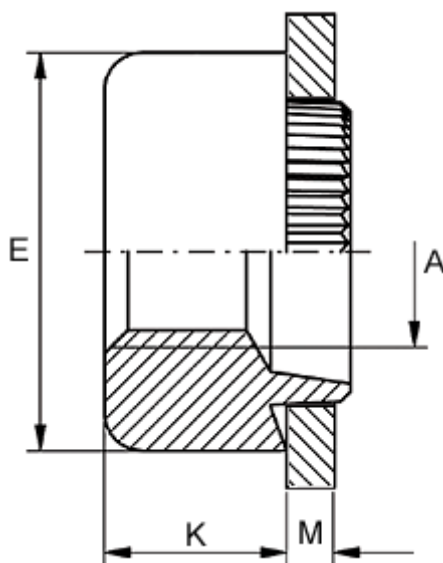

Article number: 12728000025500

Description: KLEE-coil 728 000 025.500
M2,5 Stainless 1.4305

Measures

Female thread A	= M2,5
Height K	= 3.0
Outer diameter E	= 6.0
Plate thickness	= 2.0 to 2.2
Recommended bore diameter +0.05	= 4.0